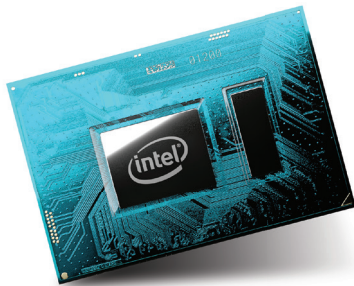

More from the Pro you know

Meet the new Surface Pro 7 for Business

A 2-in-1 for all the ways you work

Work your way as Surface Pro 7 moves from an ultra-light and versatile laptop, to a powerful tablet, to a portable studio. With better connectivity than ever with USB-C™ and USB-A ports for connecting to displays and docks, and charging your phone and accessories, Surface Pro 7 shows up in all the ways work and life demand.

Next-gen power that's ready when you are

New Surface Pro 7 moves at the speed of your business, running your essential business apps with faster multitasking and improved graphics. Get more power than ever with the latest 10th Gen Intel® Core™ processor and all-day battery life,¹ and get back to work quickly with Instant On, Fast Charging, and improved standby.